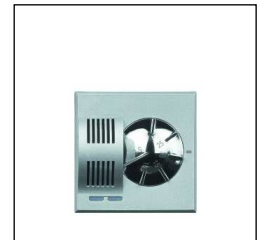

**Istallazione standard  
Standard installation**

cod. 300

**Istallazione con termostato remoto e comando via cavo  
Installation with remote thermostat and by-cable control**

cod. 301

**Istallazione con termostato remoto e comando radio  
Installation with remote thermostat and wire-less control**